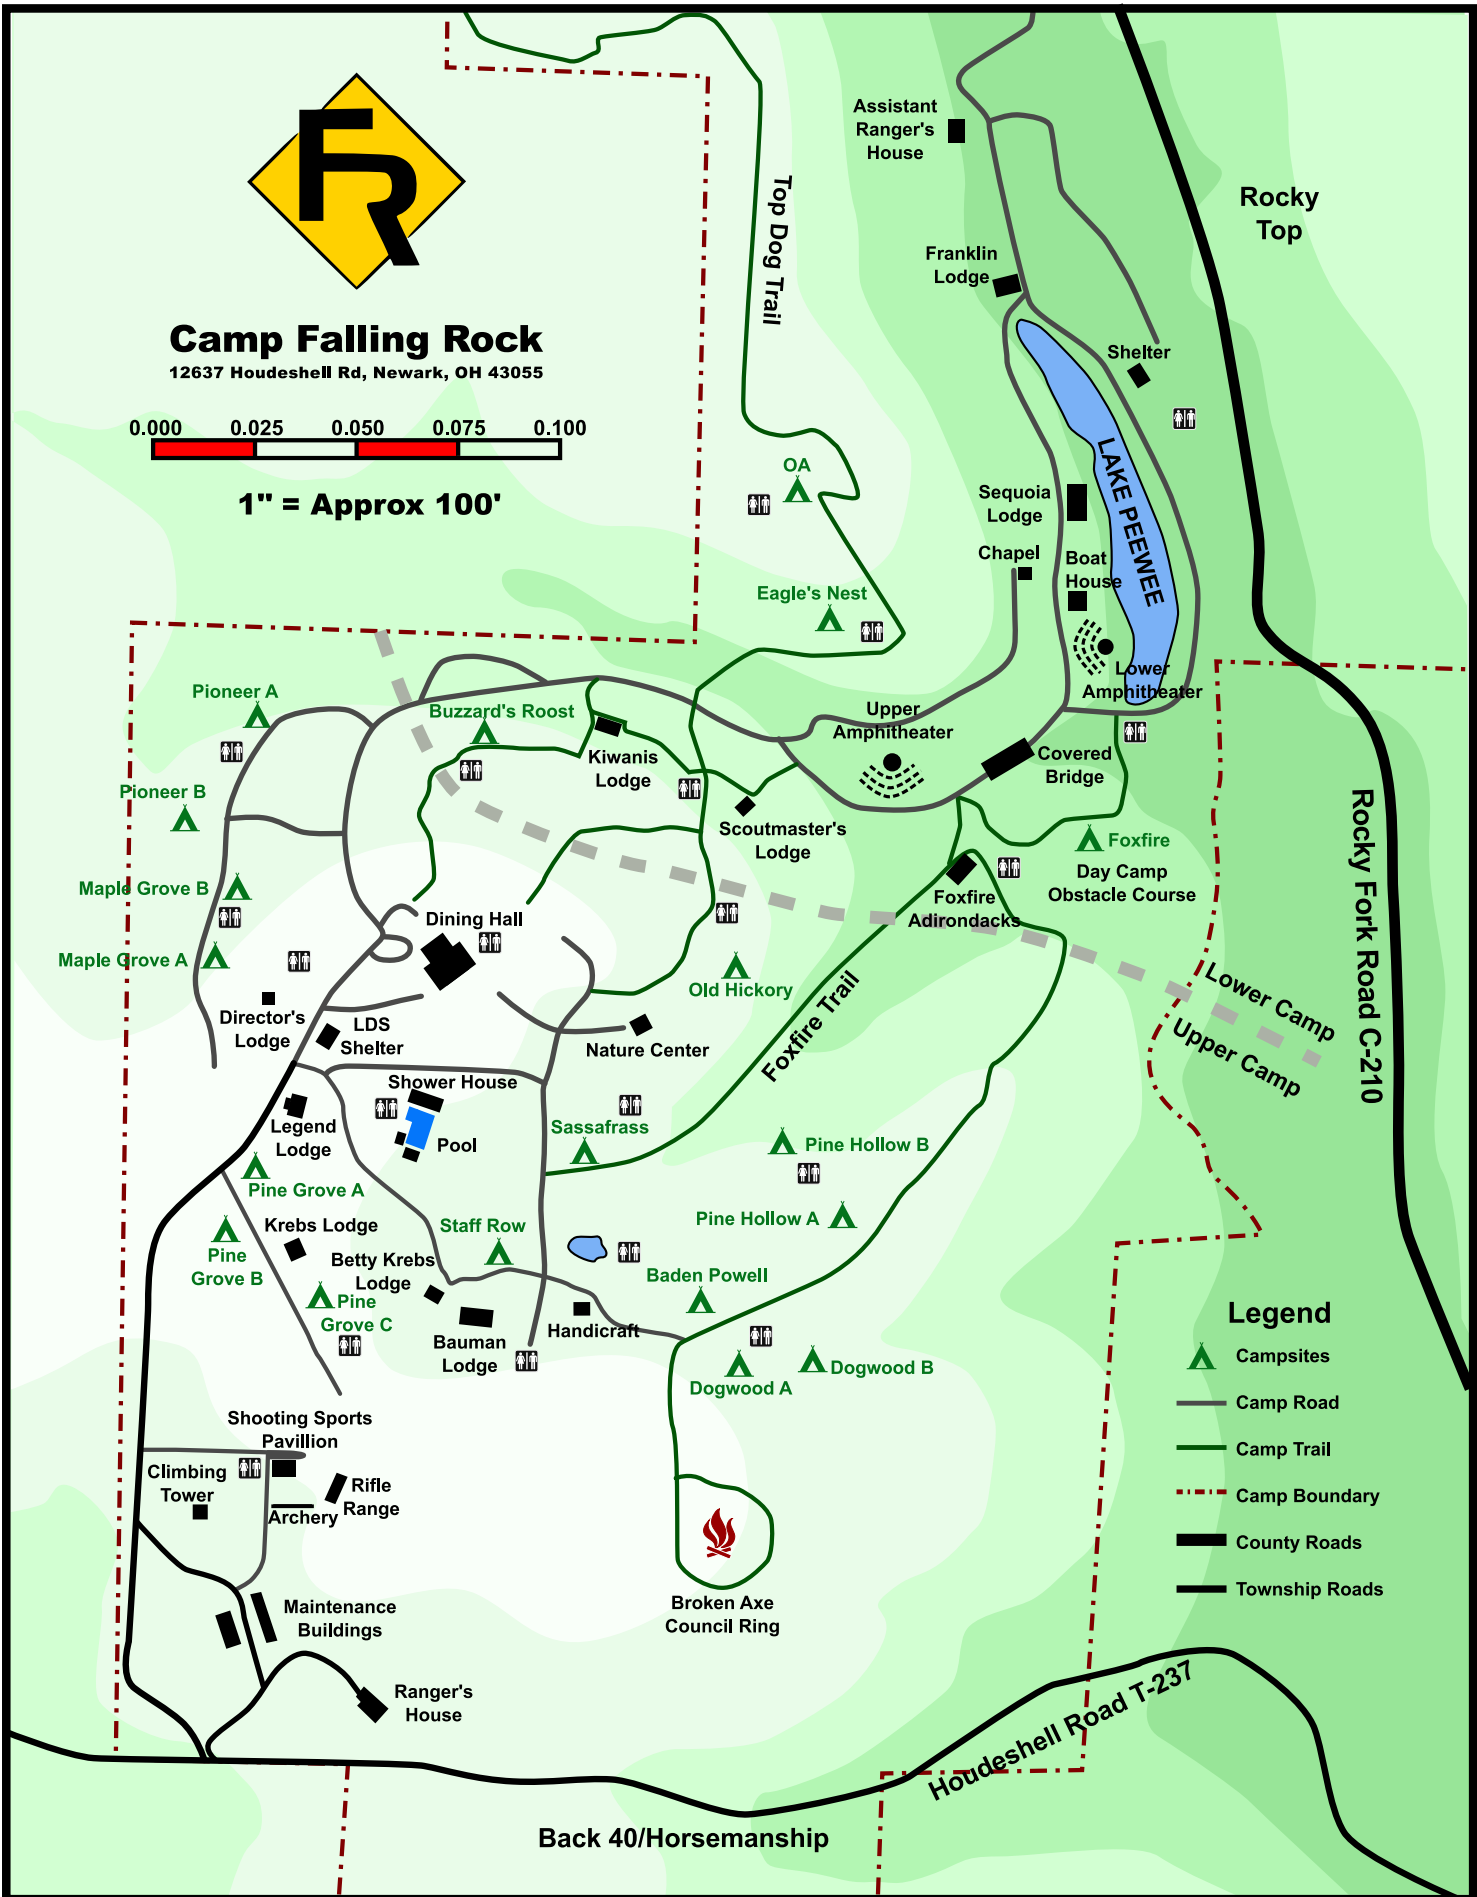

Camp Falling Rock

12637 Houdeshell Rd, Newark, OH 43055

1" = Approx 100'

Legend

- Campsites
- Camp Road
- Camp Trail
- Camp Boundary
- County Roads
- Township Roads