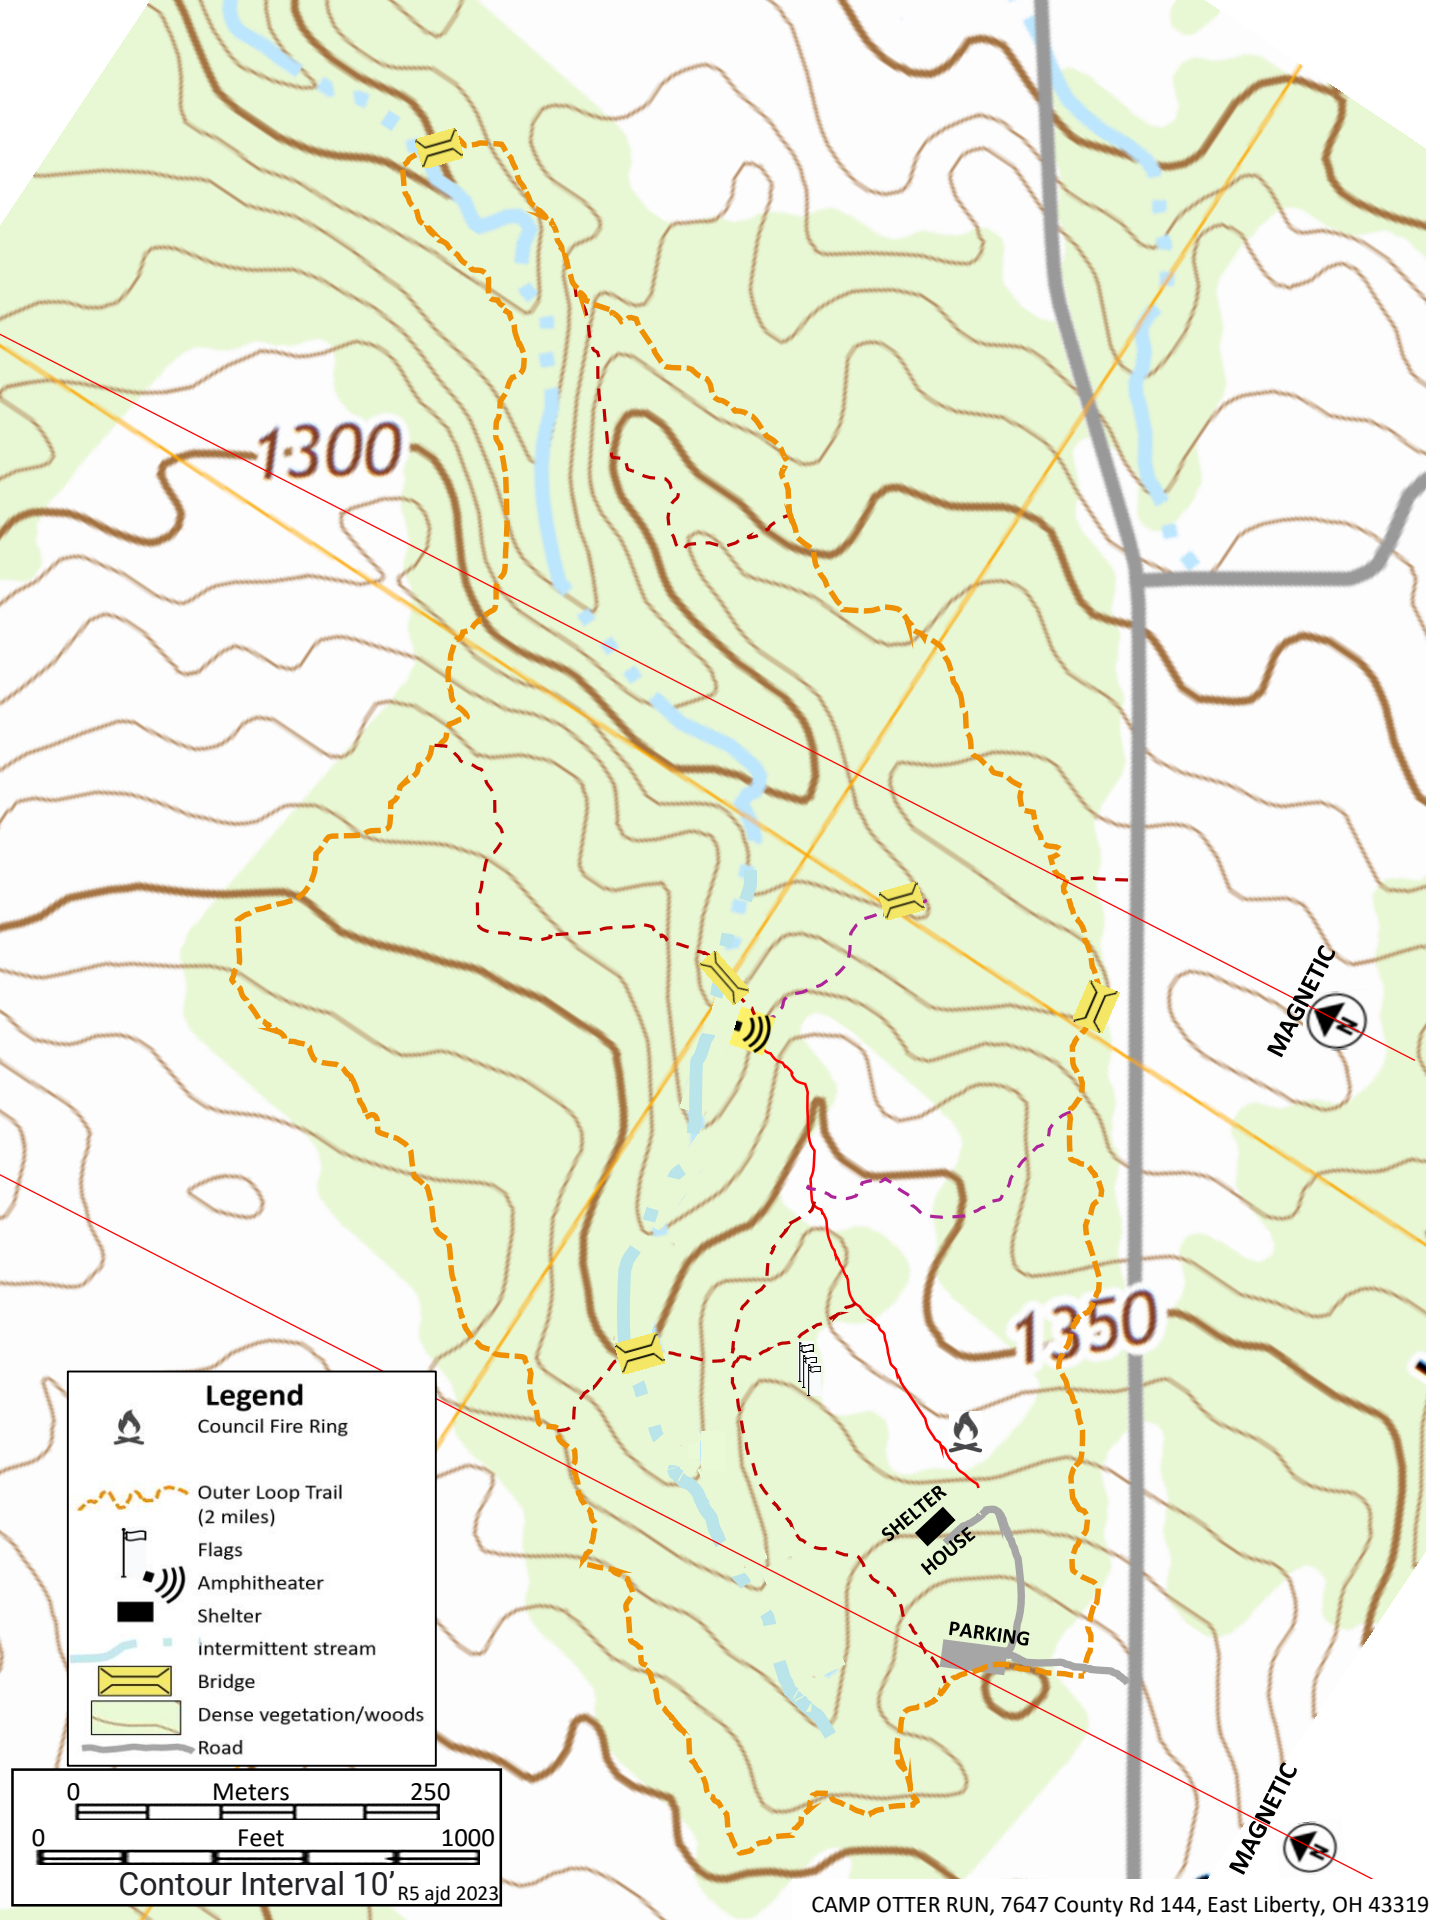

Legend

- Council Fire Ring
- Campsite
- Outer Loop Trail (2 miles)
- Flags
- Amphitheater
- Shelter
- Intermittent stream
- Bridge
- Dense vegetation/woods
- Road

0 250
Meters

0 1000
Feet

Contour Interval 10'

R5 ajd 2023

1300

1350

Legend

- Council Fire Ring
- Outer Loop Trail (2 miles)
- Flags
- Amphitheater
- Shelter
- Intermittent stream
- Bridge
- Dense vegetation/woods
- Road

0 250
Meters

0 1000
Feet

Contour Interval 10'

R5 ajd 2023